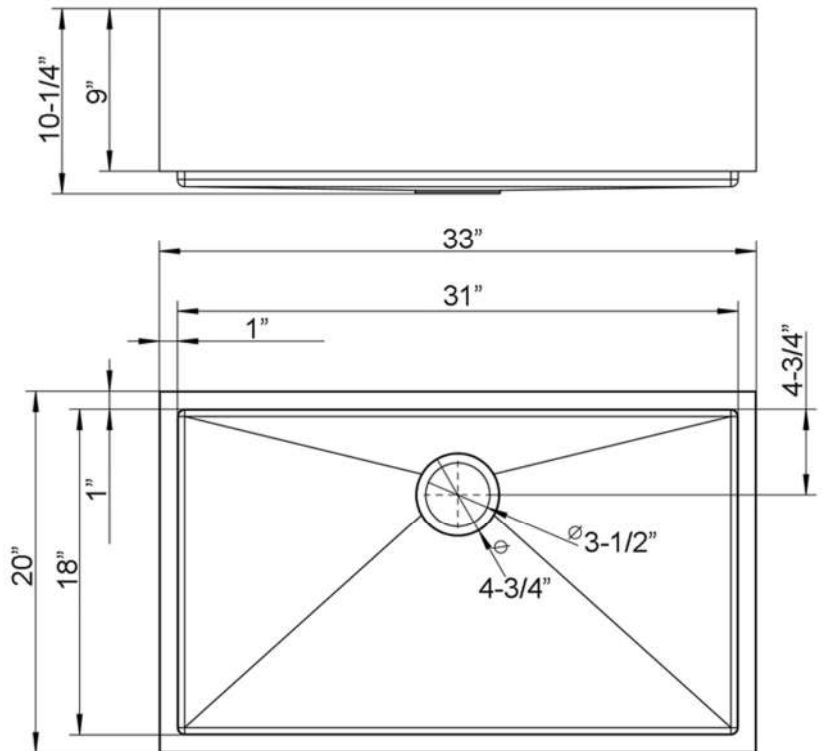

# 33" BAILEY SINGLE BOWL FARMER SINK

Cat. No  
FSSSB2032-SS

W: 33"  
D: 20"  
H: 10-1/4"

**\*Please do NOT cut hole without template or actual product.**

### Interior Dimensions:

Basin Interior: 31" W x 18"D  
Basin Depth: 9"

### Features:

- ▶ Solid 16 gauge, 304 grade metal construction
- ▶ Tight radius corners
- ▶ Easy maintenance with matte finish
- ▶ Template included
- ▶ Insulated for sound reduction
- ▶ Rim width is 1"
- ▶ Drain is 3-1/2"
- ▶ Wire grid available to purchase separately, **FSSSB2032-Wire**

Dimensions of fixture are nominal and may vary within the range of tolerances established by ANSI Standard A112.19.2. Dimensions and specifications subject to change without notice.